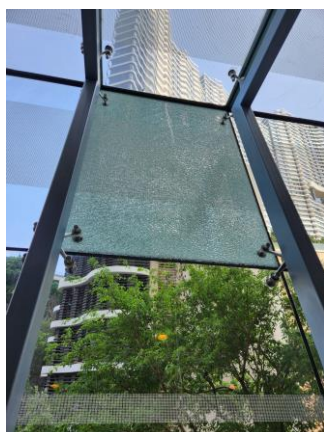

Partial suspension of the Children's Play Area of Club Bel-Air Bay Wing 灣畔會所兒童遊樂園局部暫停使用

Due to broken glass panel, the Children's Play Area at the Club Bay Wing (Ball Pond & related areas) has to be partially closed for emergency repairs until further notice.

茲通知各住戶，灣畔會所兒童遊樂園因天花玻璃破裂，波波池及部分設施需局部關閉以作緊急維修，至另行通知。